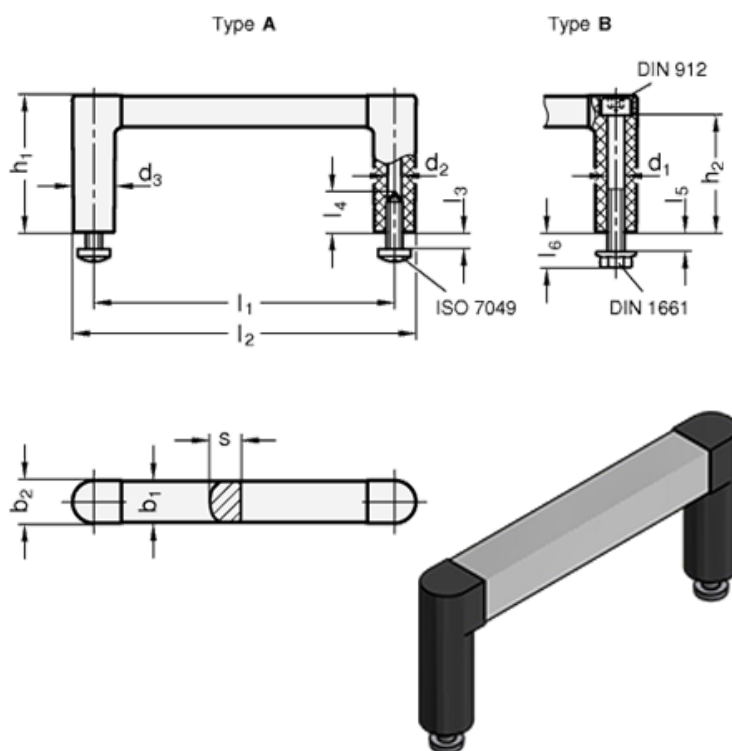

# Data Sheet

Article number: 204231288BELG

Description: E+G Handle GN 423-12-88-B-ELG  
- ELG natural / grey, matte finish

## Measures

b1 = 12	l2	= 100.5
b2 = 12.5	l3 Max.	= 5
d1 = M5	l4 Min.	= -
d2 = -	l5 Max.	= 5
d3 = 12.5	l6	= 10.5
h1 = 40	s	= 9
h2 = 34.5	Weight (g)	= 43
l1 = 88		